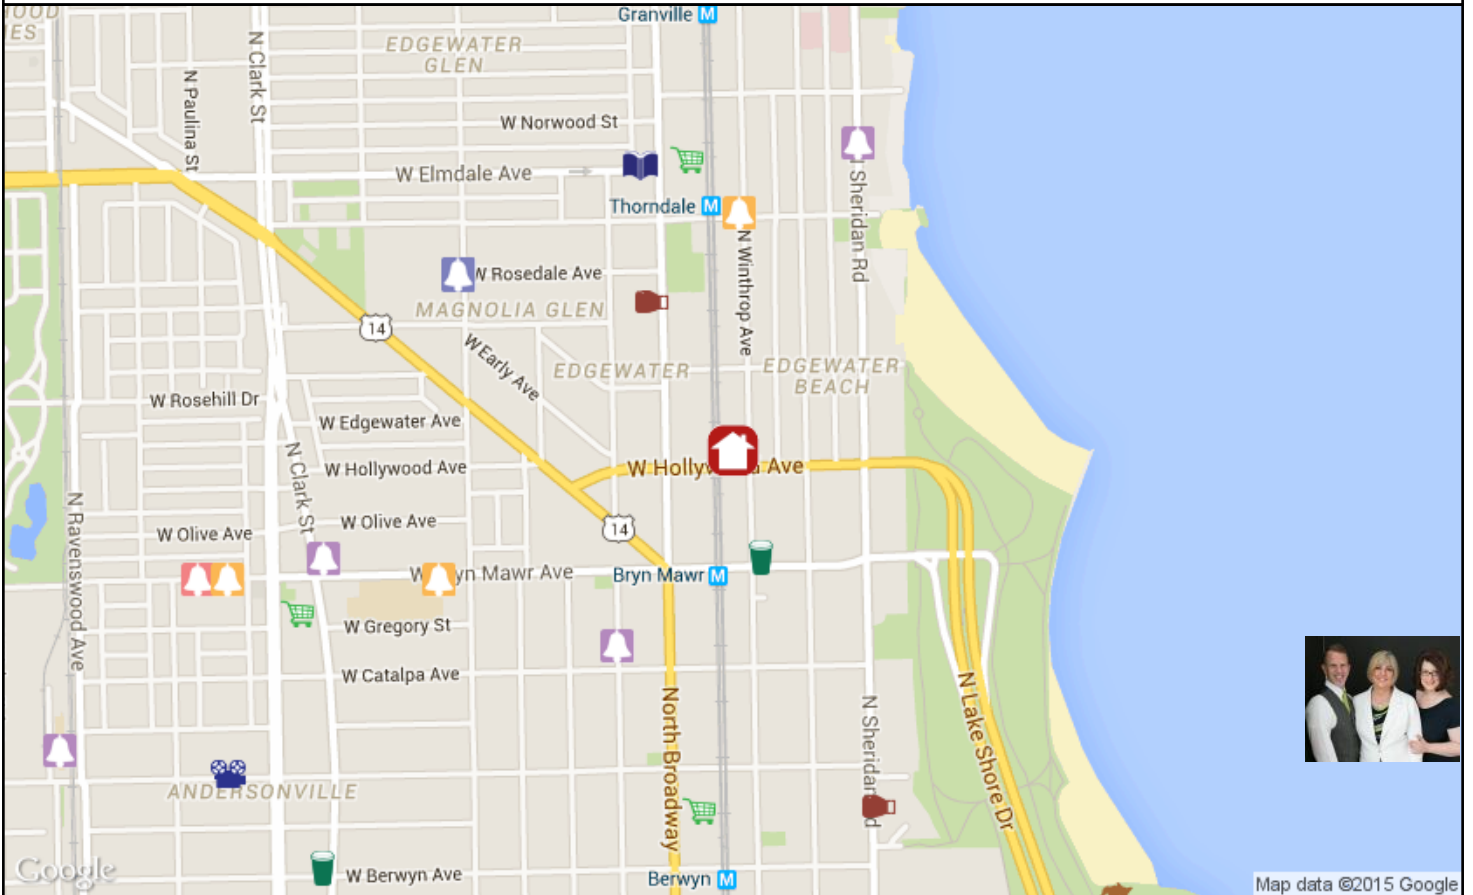

Home-Turf Report for 5708 N Winthrop Ave, Chicago, IL

Prepared by: Maggie Finegan // Keller Williams // 773-502-1673 // mfinegan@kw.com

© Forum Analytics, LLC // Visit www.hometurfonline.com or call (800) 689-1652

City Ward#: 48

Alderman: Harry Osterman
5533 N BROADWAY, 60640, 773-784-5277

Nearest Public High Schools:

Rickover Naval Academy High School, 5900 North Glenwood Ave, 0.4mi NW
Senn High School, 5900 North Glenwood Ave, 0.4mi NW

Nearest Private High Schools:

St. Gregory High School, 1677 W Bryn Mawr Ave, 0.7mi W
Stuart G Ferst School, 6050 N California Ave, 2.1mi W
Thresholds High School, 4219 N Lincoln Ave, 2.2mi SW

Nearest Public Elementary Schools:

Swift Elementary Specialty School, 5900 North Winthrop Ave, 0.3mi N
Peirce Elementary International Studies School, 1423 West Bryn Mawr Ave, 0.4mi SW

Nearest Private Elementary Schools:

Northside Catholic Academy, 5525 N Magnolia Ave, 0.3mi SW
Chicago Friends School, 1246 W Thorndale Ave, 0.3mi NW

Nearest Public Library:

Edgewater Branch Library, 1210 W. Elmdale Avenue, 0.4mi N

Nearest Hospital:

Aurora Chicago Lakeshore Hospital, 4840 North Marine Drive, 1.0mi S

Nearest Major Grocery Stores:

Chicago Edgewater, 6009 North Broadway, 0.4mi N
Jewel Osco, 5343 North Broadway, 0.5mi S
Jewel Osco, 5516 North Clark Street, 0.6mi W

Nearest Movie Theaters:

Organic Theater, 1644 W Balmoral Ave, 0.8mi SW
Organic Theater, 1516 W Thome Ave, 0.8mi NW

Nearest Major Health Clubs:

Cheetah Gym, 5838 N Broadway St, 0.2mi NW
Curves, 5339 N Sheridan Rd, 0.5mi S

Nearest Starbucks:

1070 W. Bryn Mawr Ave., 0.1mi S

Nearest CTA Station:

Bryn Mawr, Red Line, 0.2mi S

Nearest Metra

Ravenswood, 1.5mi SW

- Starbucks
- Health Club
- Dog Park
- Major Grocery
- Library
- Hospital
- Theater
- CTA Station
- Metra Station
- Public Schools:
- High School
- Elementary
- Private Schools:
- High School
- Elementary