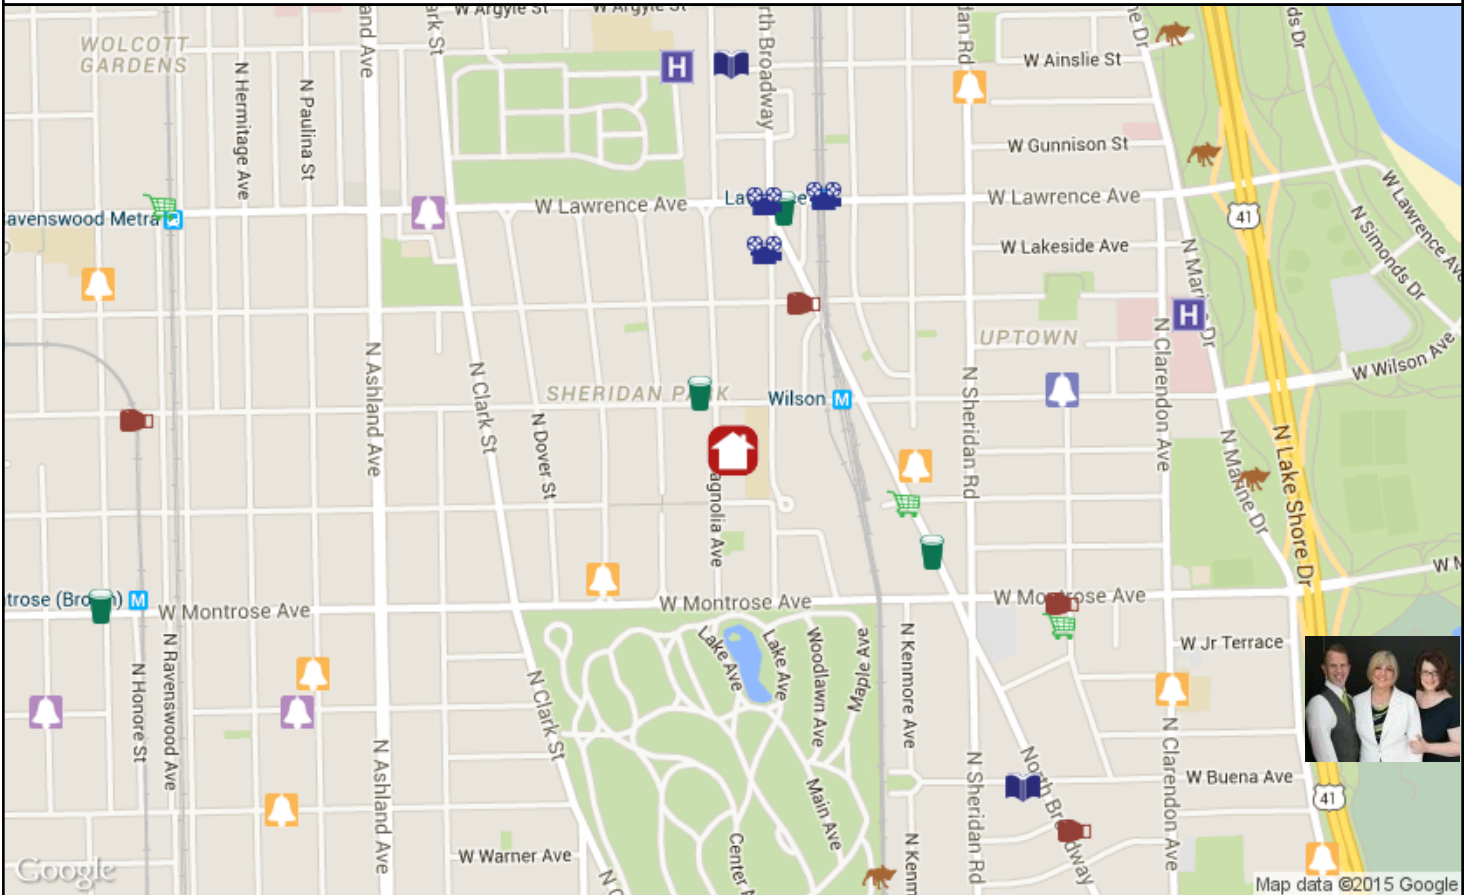

Home-Turf Report for 4531 N Magnolia St, Chicago, IL

Prepared by: Maggie Finegan // Keller Williams // 773-502-1673 // mfinegan@kw.com

© Forum Analytics, LLC // Visit www.hometurfonline.com or call (800) 689-1652

City Ward#: 46

Alderman: James Cappleman
4544 N BROADWAY, 60640, 773-878-4646

Nearest Public High Schools:

Uplift Community High School, 900 West Wilson Ave, 0.4mi E
Lake View High School, 4015 North Ashland Ave, 0.8mi SW

Nearest Private High Schools:

Thresholds High School, 4219 N Lincoln Ave, 1.2mi W
Lake View Academy, 716 W Addison St, 1.3mi SE
St. Gregory High School, 1677 W Bryn Mawr Ave, 1.4mi NW

Nearest Public Elementary Schools:

Stewart Elementary School, 4525 North Kenmore Ave, 0.2mi E
Stockton Elementary School, 4420 North Beacon St, 0.2mi SW

Nearest Private Elementary Schools:

Lakeview Development Center, 1531 W Lawrence Ave, 0.5mi NW
Chicago Montessori School, 1713 W Cullom Ave, 0.6mi SW

Nearest Public Library:

Bezazian Branch Library, 1226 W. Ainslie Street, 0.5mi N

Nearest Hospital:

Aurora Chicago Lakeshore Hospital, 4840 North Marine Drive, 0.5mi N

Nearest Major Grocery Stores:

ALDI, 4500 N. Broadway, 0.2mi E
Jewel Osco, 4355 North Sheridan Avenue, 0.5mi SE
Mariano's, 1800 West Lawrence Ave., 0.8mi NW

Nearest Movie Theaters:

Riviera Theatre, 4746 N Racine Ave, 0.3mi N
Imagination Theater Inc, 4802 N Broadway St # 203, 0.3mi N

Nearest Major Health Clubs:

Bodyfit Athletic Club, 4704 N Broadway St, 0.2mi NE
World Gym Fitness Ctr, 909 W Montrose Ave, 0.5mi SE

Nearest Starbucks:

4600 North Magnolia, 0.1mi NW

Nearest CTA Station:

Wilson, Red Line, 0.2mi E

Nearest Metra

Ravenswood, 0.8mi W

- Starbucks
- Health Club
- Dog Park
- Major Grocery
- Library
- Hospital
- Theater
- CTA Station
- Metra Station
- Public Schools:
- High School
- Elementary
- Private Schools:
- High School
- Elementary

Forum Analytics, LLC and the users of Home-Turf assume no responsibility for any loss or impact resulting from the use of this information. No representations are made regarding the accuracy of the information provided. All data is subject to change and should be verified with local sources.